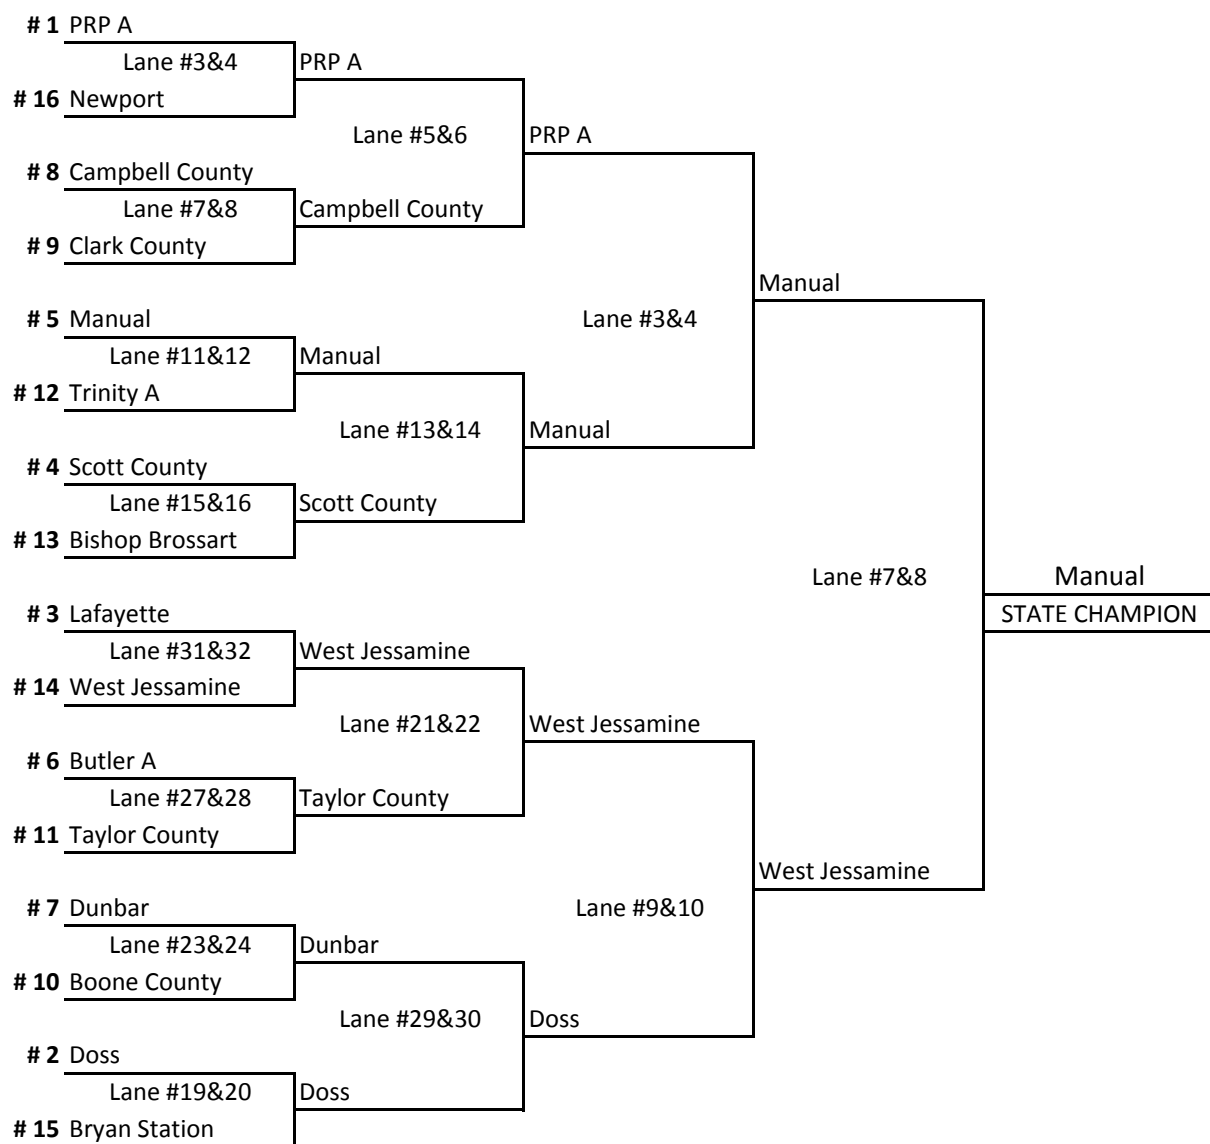

2010 Kentucky State Championship Tournament

Super Bowl Erlanger, Kentucky March 13th

<u>Boys</u>	<u>School</u>	<u>Team 1</u>	<u>Team 2</u>	<u>Total</u>
1	PRP A	1243		1243
2	Doss	1215		1215
3	Lafayette	1197		1197
4	Scott County	1146		1146
5	Manual	1129		1129
6	Butler A	1122		1122
7	Dunbar	1118		1118
8	Campbell County	1100		1100
9	Clark County	1098		1098
10	Boone County	1090		1090
11	Taylor County	1084		1084
12	Trinity A	1050		1050
13	Bishop Brossart	995		995
14	West Jessamine	990		990
15	Bryan Station	989		989
16	Newport	942		942

2010 Kentucky State Championship Tournament

Super Bowl Erlanger, Kentucky March 13th

<u>Girls</u>	<u>School</u>	<u>Team 1</u>	<u>Team 2</u>	<u>Total</u>
1	Notre Dame	1031		1031
2	Sacred Heart A	1013		1013
3	Taylor County	1000		1000
4	Scott	990		990
5	North Bullitt	973		973
6	PRP B	967		967
7	Campbell County	965		965
8	Conner	929		929
9	Scott County	899		899
10	Clark County	885		885
11	Bullitt Central	864		864
12	PRP A	859		859
13	Newport	841		841
14	Cooper	825		825
15	West Jessamine	823		823
16	Lexington Catholic	645		645